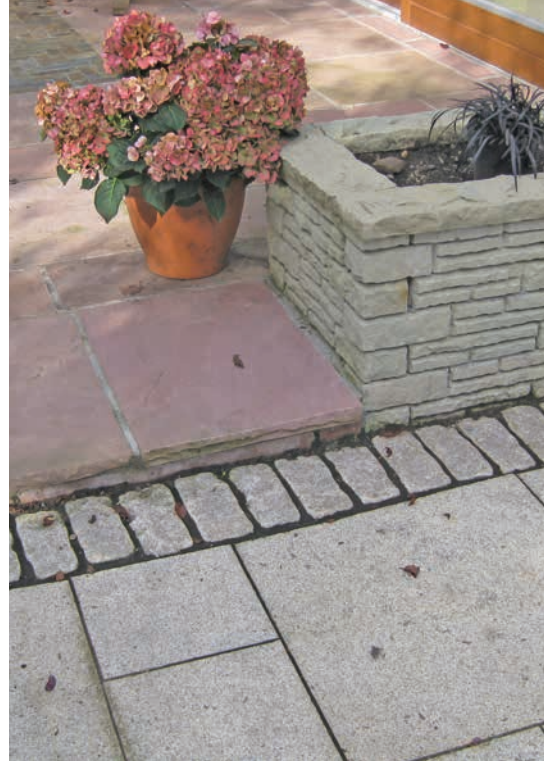

rimini range

Yellow Granite Paving

This granite, with a variety of sizes will add elegance to any garden

Sizes

900 x 600 mm

600 x 600 mm

600 x 300 mm

300 x 300 mm

30 mm thickness

Sawn edges

yellow
granite