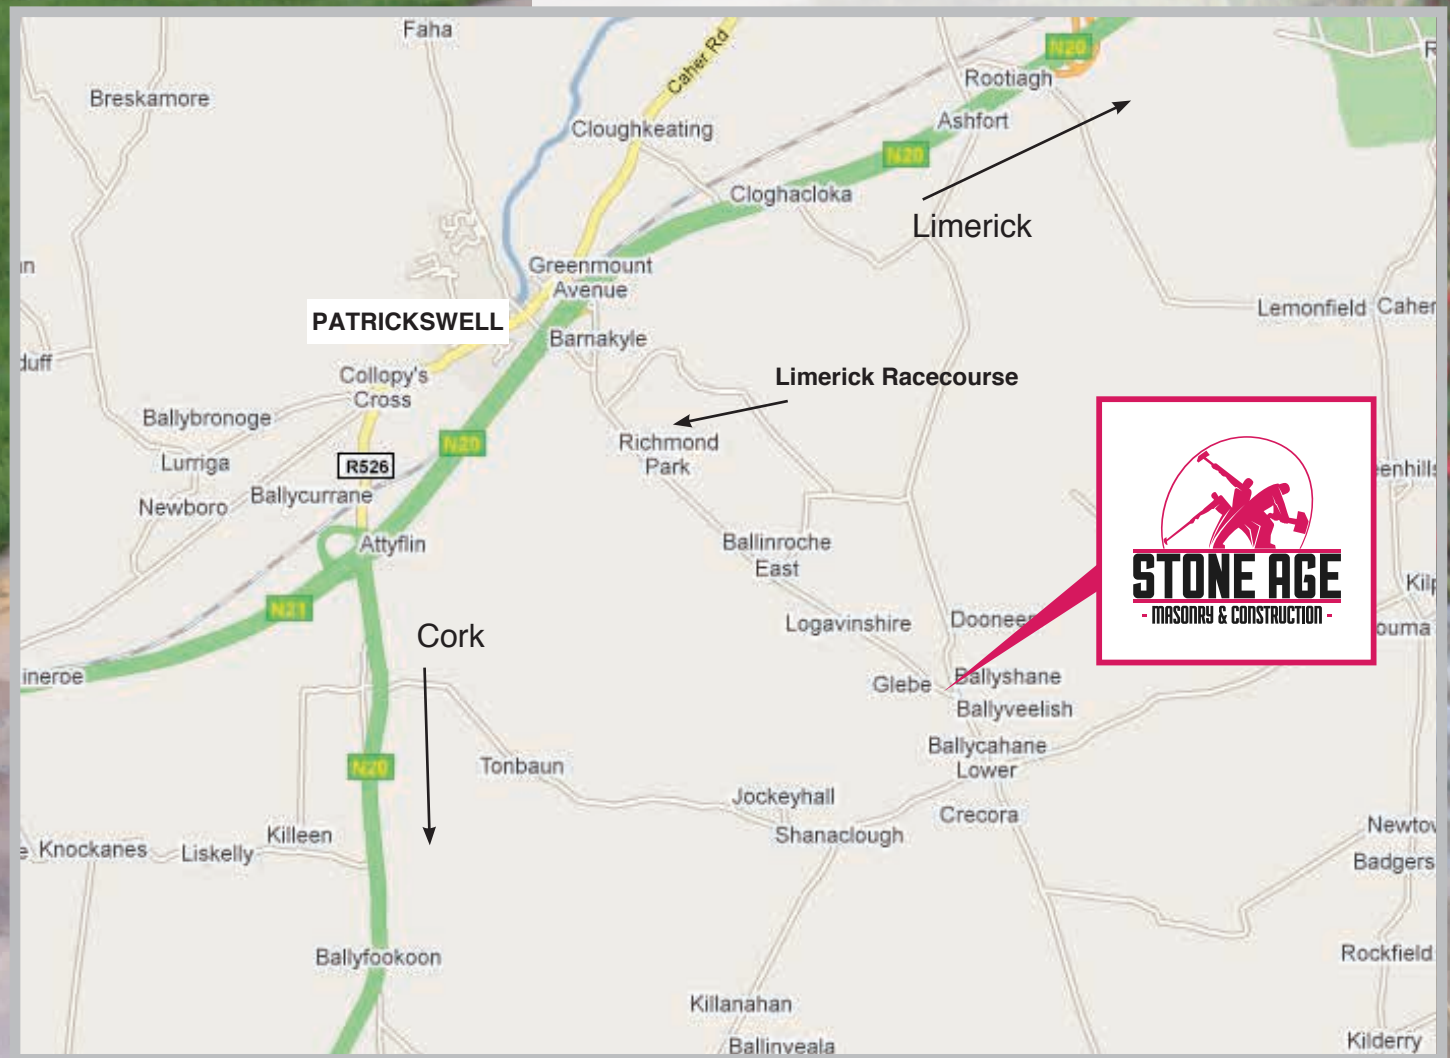

S4 10mm

S7 18mm

S8 18mm

S11 14 - 6mm chip

S12 6 - 20mm

Take Exit 4 off the N20, 3km past Limerick Racecourse

Stoneage

Old School House, Crecora, Co. Limerick, Ireland