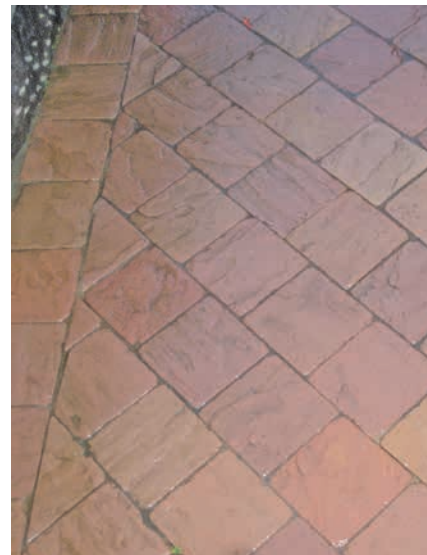

80 x 80 mm

Calibrated 25 mm thickness

Tumbled Camel Dust Sets

These can be used for edging and can also make a level patio if your area is not too big

Sizes

150 x 150 mm

25 mm Calibrated Thickness

Tumbled edge