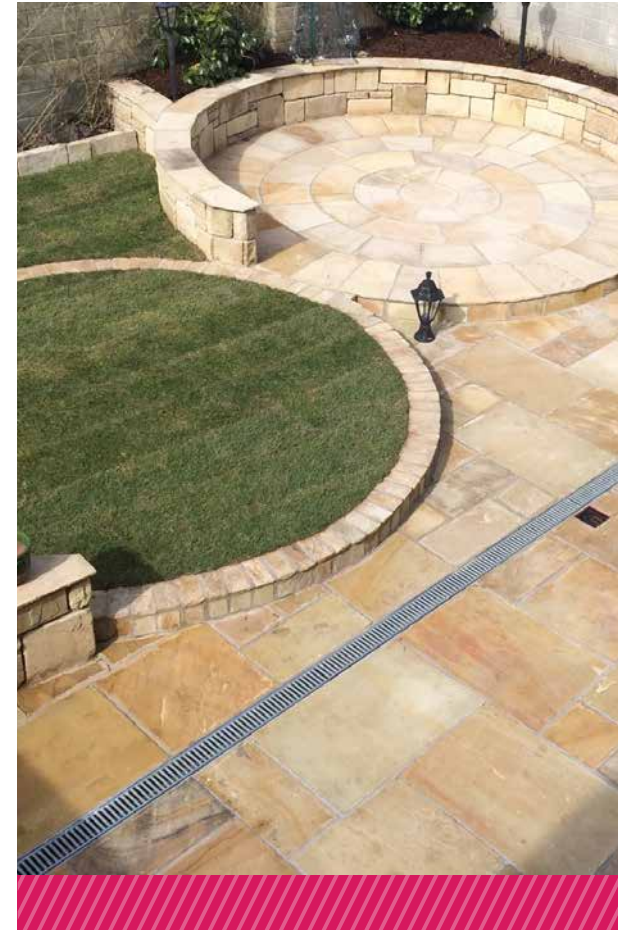

pietre range

Cream Sandstone Paving

If you want an affordable patio that still looks very elegant this would be a good choice

Sizes

900 x 600 mm

600 x 600 mm

600 x 300 mm

300 x 300 mm

Thickness 22mm calibrated

sandstone