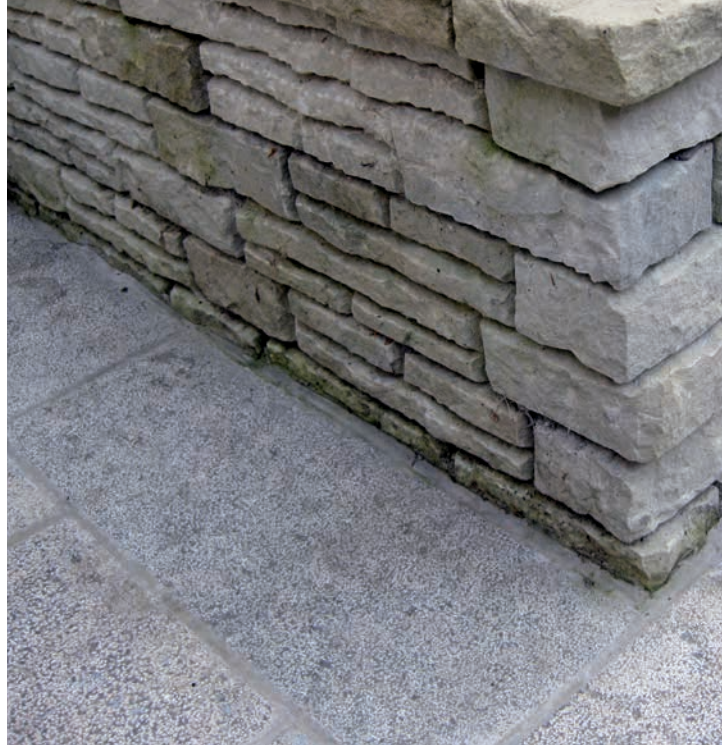

Bushhammered Limestone Paving

This Limestone is the perfect choice for the person who wants to entertain people. The contemporary lines give it a very distinctive look

Sizes

900 x 600 mm   600 x 300 mm

600 x 600 mm   300 x 300 mm

rimini
range